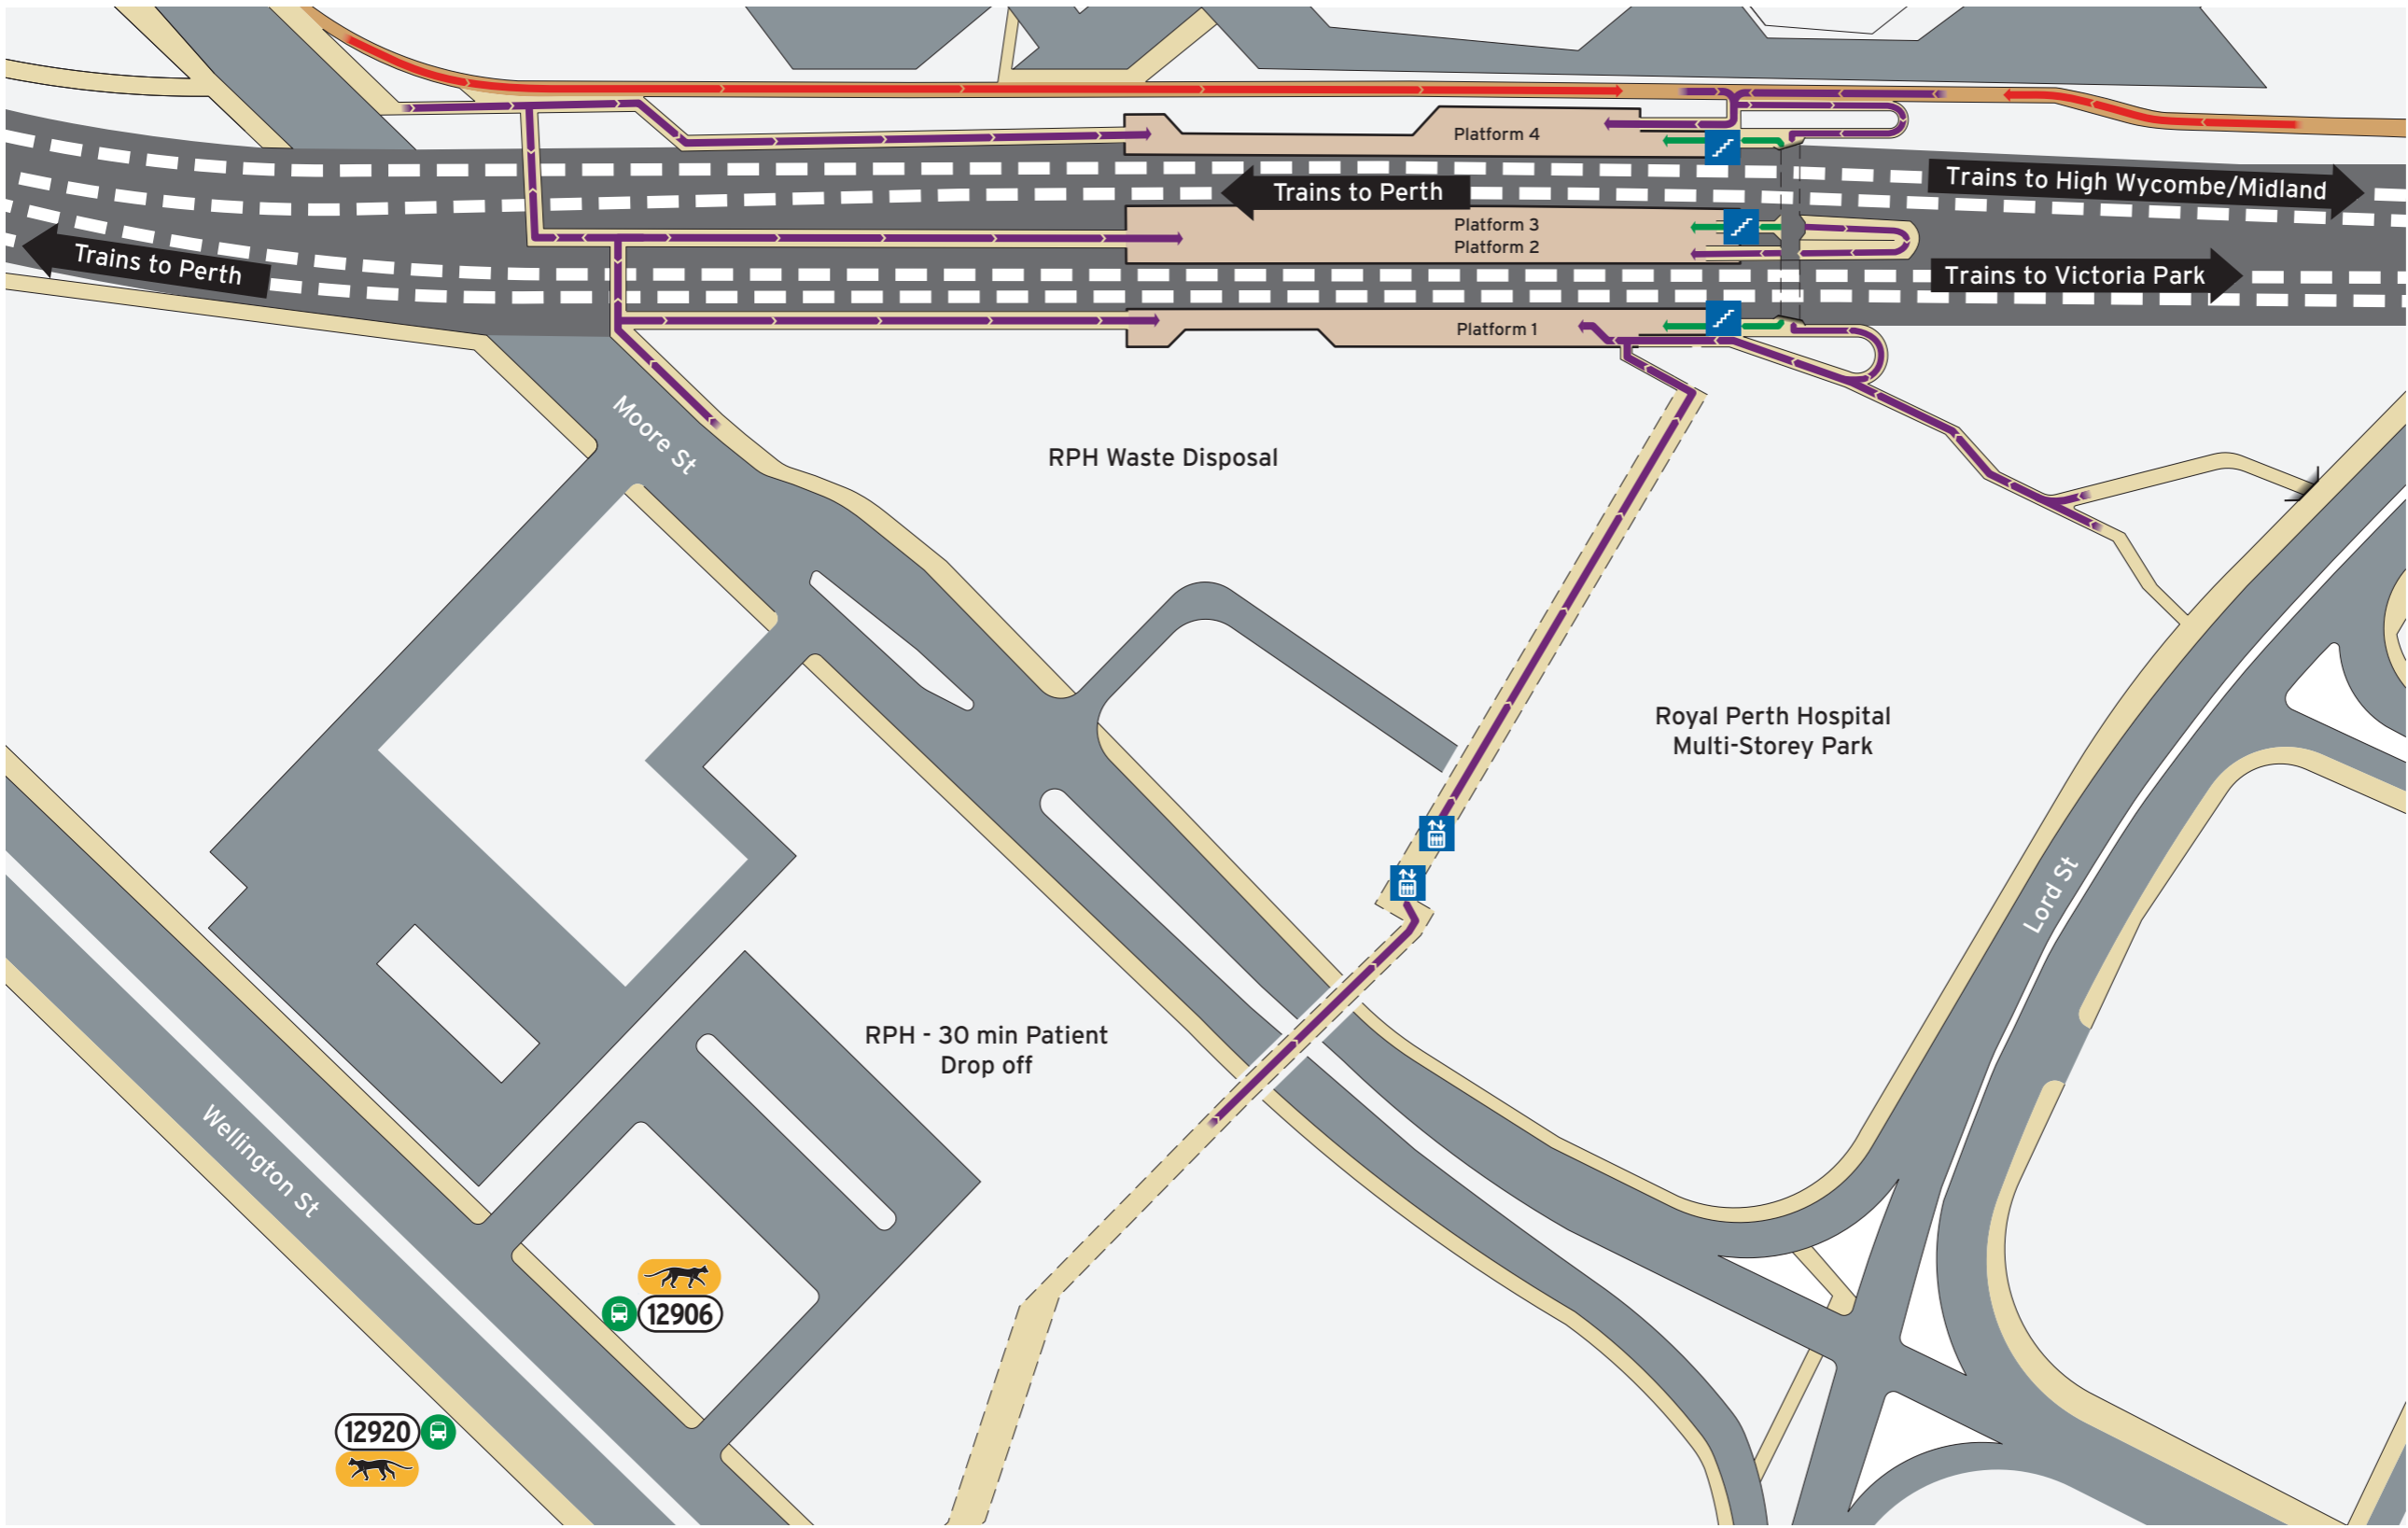

Mclver Station - Access Map 1 of 2

Current as at 20/11/2023

Bus Stands

Stand	Route
12906	Yellow CAT 27
	Train Replacement to Midland 901
	Train Replacement to Victoria Park 905
12920	Yellow CAT 12
	Train Replacement to Perth 901
	Train Replacement to Perth 905

Legend

		All Access	Bicycle Access	Lift	Bus Stand	Pathways	Principal Shared Path	Non-Accessible Area
North Point	Scale	Pedestrian Access		Stairs	No Entry	Platforms	Road	

Legend

		All Access	Bicycle Access	Lift	Bus Stand	Pathways	Principal Shared Path	Non-Accessible Area
North Point	Scale	Pedestrian Access		Stairs	No Entry	Platforms	Road	