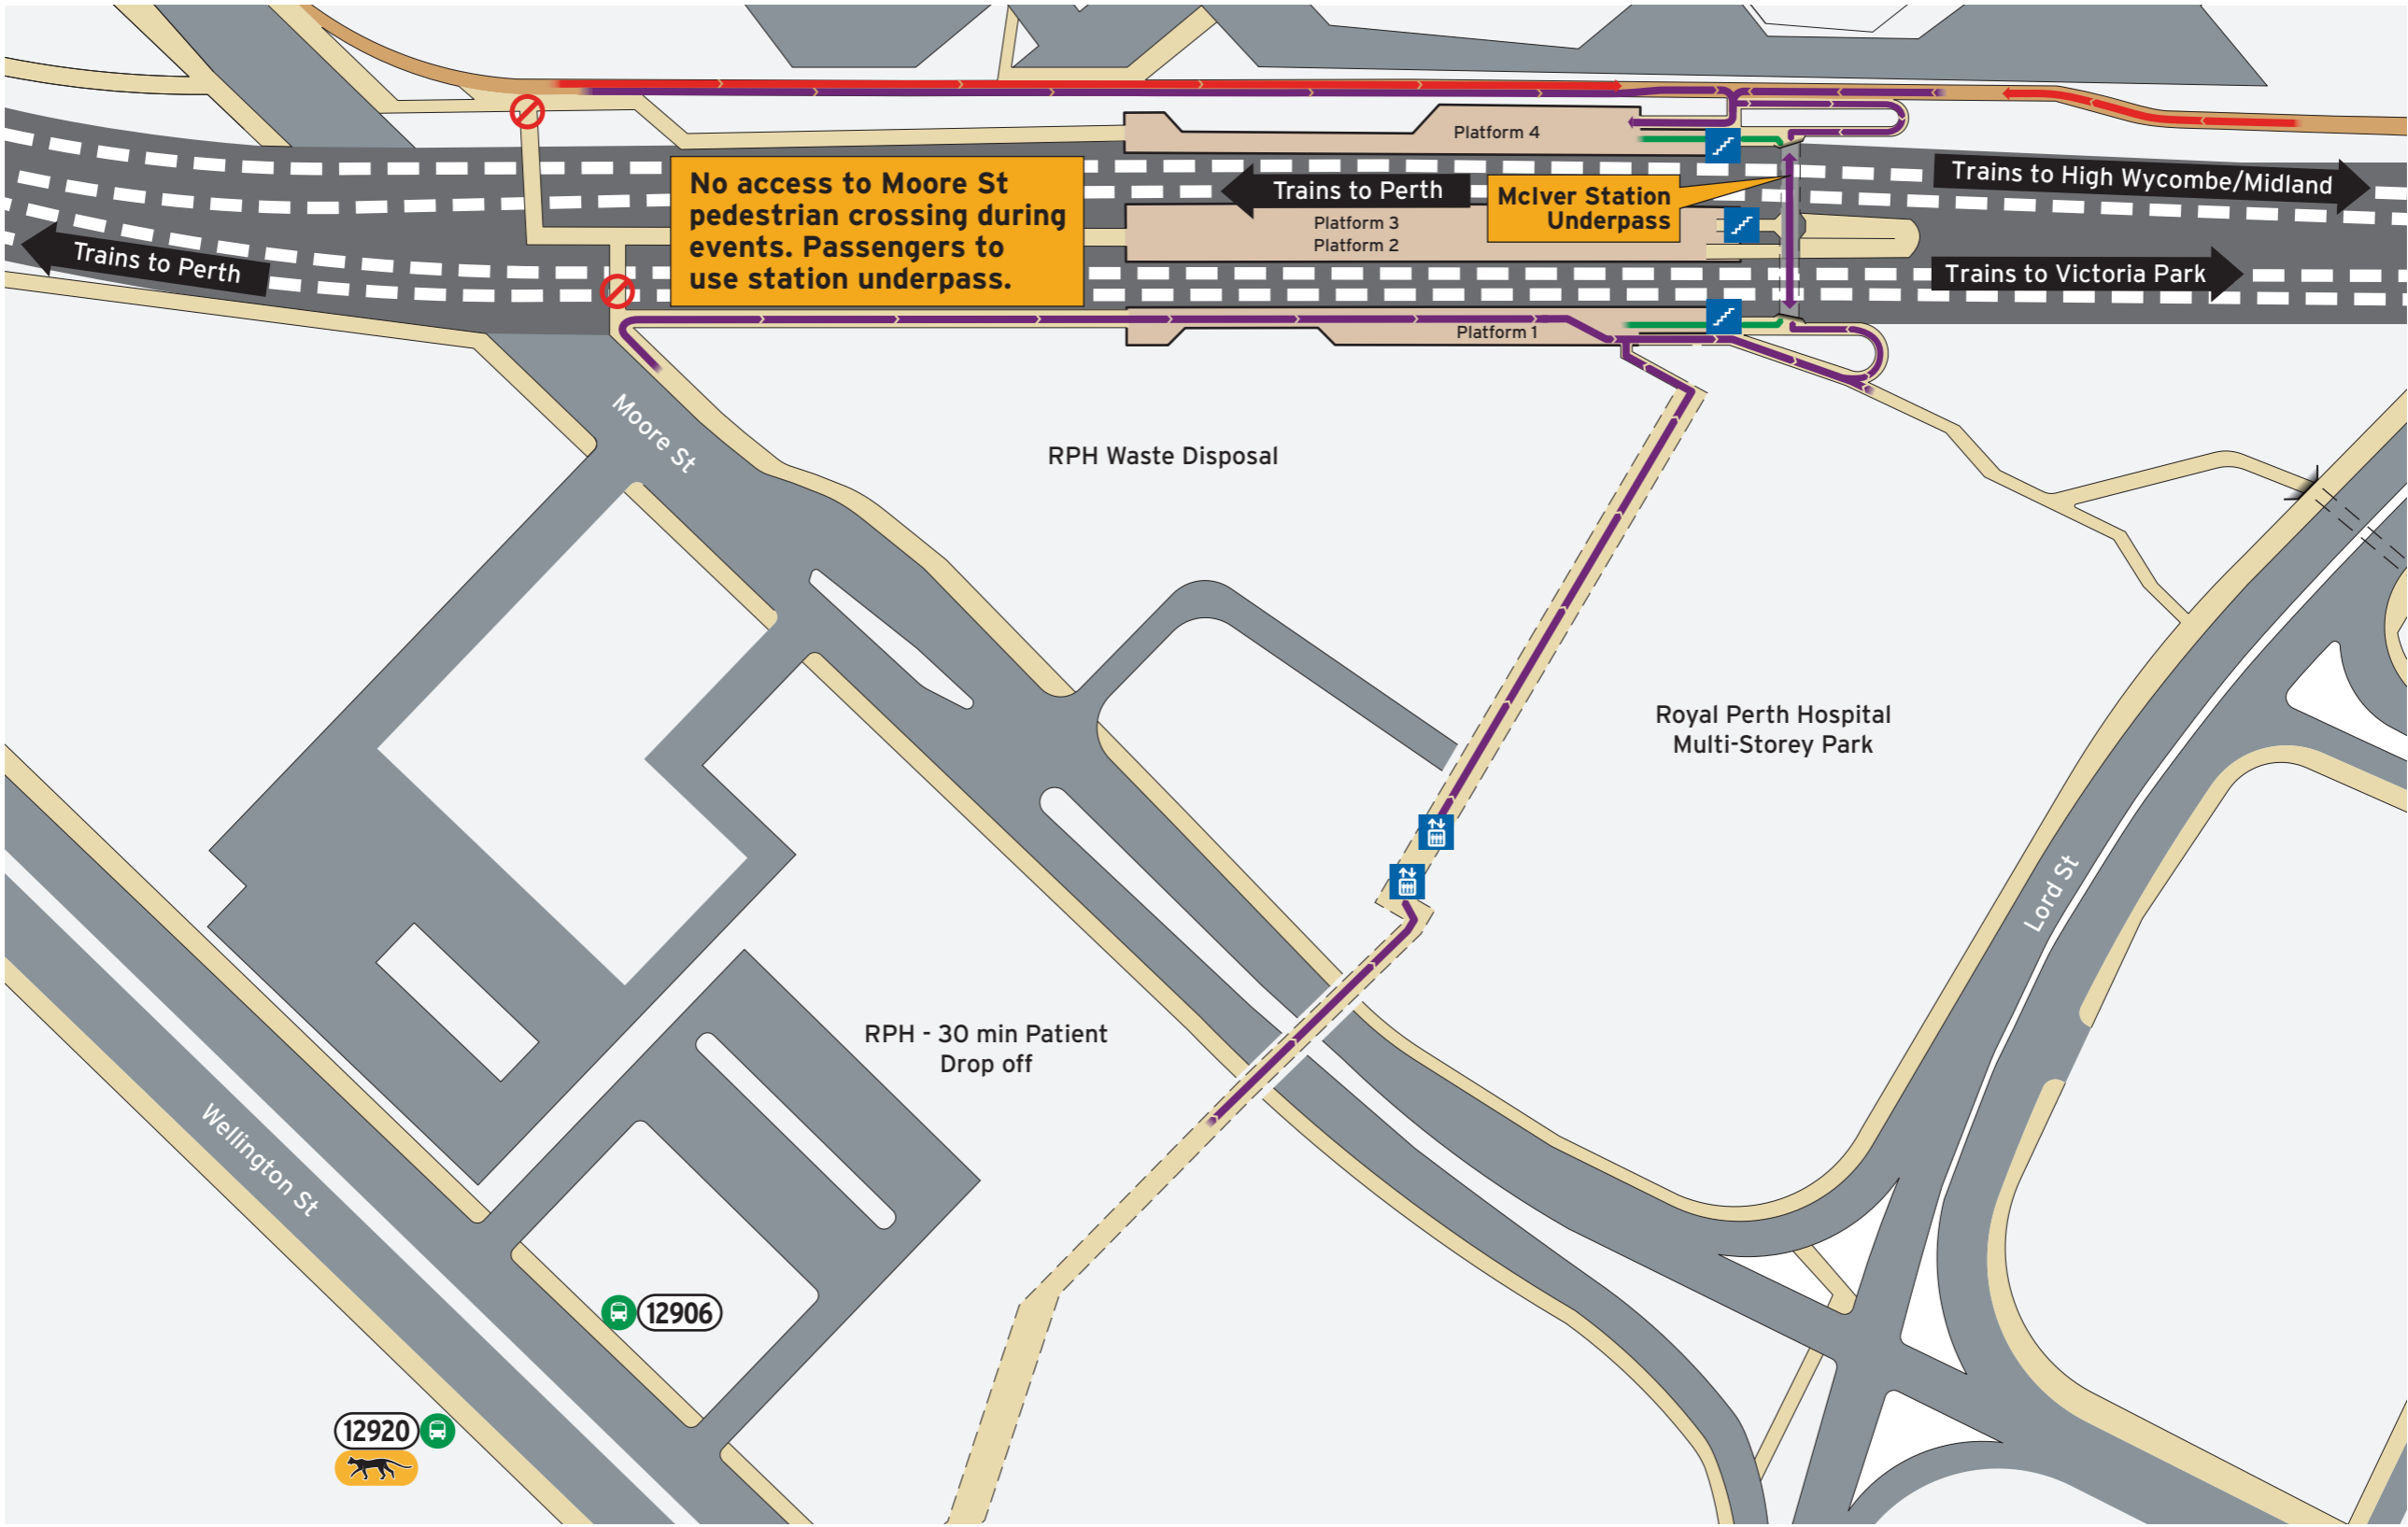

Mclver Station - Access Map 1 of 2

Current as at 20/11/2023

Bus Stands

Stand	Route
12906	Yellow CAT 27
	Train Replacement to Midland 901
	Train Replacement to Victoria Park 905
12920	Yellow CAT 12
	Train Replacement to Perth 901
	Train Replacement to Perth 905

Legend

		All Access	Bicycle Access	Lift	Bus Stand	Pathways	Principal Shared Path	Non-Accessible Area
North Point	Scale	Pedestrian Access		Stairs	No Entry	Platforms	Road	

Legend

		All Access	Bicycle Access	Lift	Bus Stand	Pathways	Principal Shared Path	Non-Accessible Area
North Point	Scale	Pedestrian Access		Stairs	No Entry	Platforms	Road	